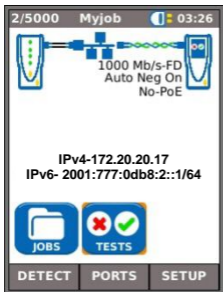

Charger LED	Status
Green	Power module is charging
Off (with charger connected)	Power module is charged
Green flashing	Power module is not being charged

## Three Ways to Navigate

A

B

Escape - returns to previous screen  
ENTER - accepts selection

C

# Wiremap Testing