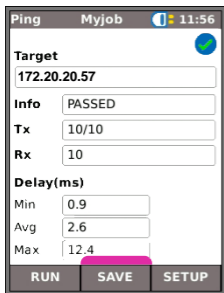

Threshold (Frames) 0

Duration 00:00:10 (hh:mm:ss)

Frame Size 218

Frame Fill Random

APPLY

## Save and View Test Results

2 tests saved.  
Memory  
capacity =  
5000 tests.

Saves result to  
SignalTEK NT

View

Select Job

Select Result

OR  
Save to  
USB

TO USB