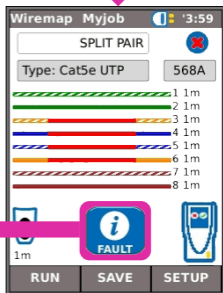

Charger LED	Status
Green	Power module is charging
Off (with charger connected)	Power module is charged
Green flashing	Power module is not being charged

## Three Ways to Navigate

A

B

Escape - returns to previous screen  
ENTER - accepts selection

C

# Wiremap Testing