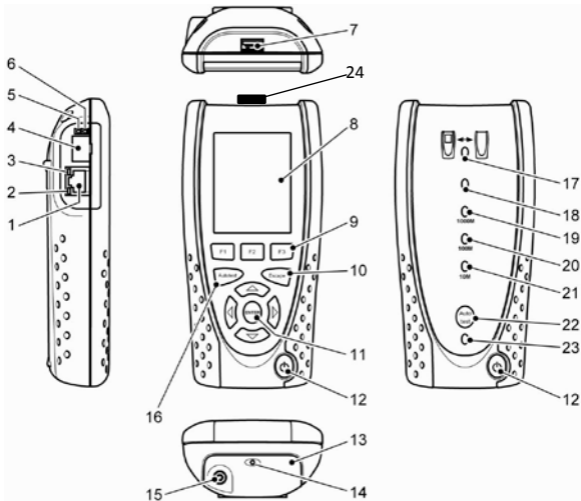

# SignalTEK NT

Quick Reference Guide  
156866 Issue 2

© IDEAL INDUSTRIES Ltd 2015

A subsidiary of IDEAL INDUSTRIES INC.

IDEAL INDUSTRIES, INC.

- |    |                        |    |                         |
|----|------------------------|----|-------------------------|
| 1  | RJ45 Port              | 13 | Power module            |
| 2  | RJ45 activity LED      | 14 | Charger LED             |
| 3  | RJ45 link LED          | 15 | DC in connector         |
| 4  | Optical port (SFP)     | 16 | Autotest button         |
| 5  | Optical activity LED   | 17 | Link LED                |
| 6  | Optical link LED       | 18 | Status LED              |
| 7  | USB port               | 19 | 1000 Mb/s line rate LED |
| 8  | LCD color display      | 20 | 100 Mb/s line rate LED  |
| 9  | Function keys F1 to F3 | 21 | 10 Mb/s line rate LED   |
| 10 | Escape key             | 22 | Remote Autotest button  |
| 11 | Cursor and ENTER keys  | 23 | Power LED               |
| 12 | ON/OFF button          | 24 | Wi-Fi Adaptor           |

Charger LED	Status
Green	Power module is charging
Off (with charger connected)	Power module is charged
Green flashing	Power module is not being charged