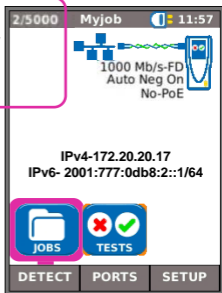

2 tests saved.
Memory
capacity =
5000 tests.