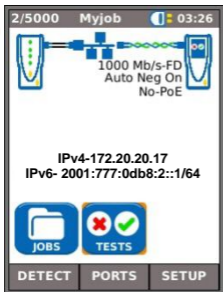

Three Ways to Navigate

A