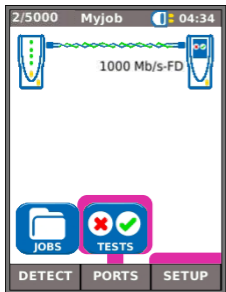

Cable Testing