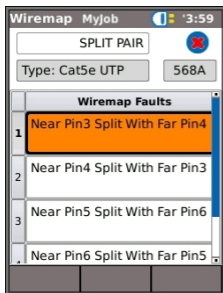

## Three Ways to Navigate

A

B

Escape - returns to previous screen  
ENTER - accepts selection

C

# Wiremap Testing