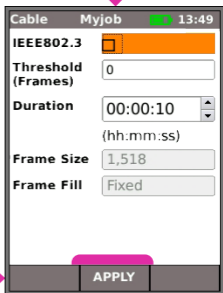

Cable Testing