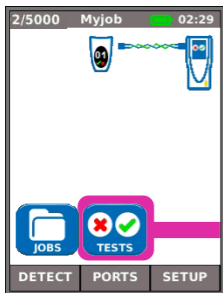

## Three Ways to Navigate

A

B

Escape - returns to previous screen  
ENTER - accepts selection

C

# Wiremap Testing