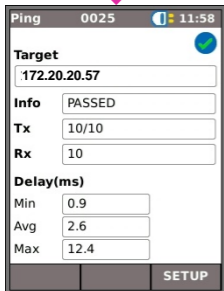

Apple is a trademark of Apple Inc., registered in the U.S. and other countries.

Android is a trademark of Google Inc.